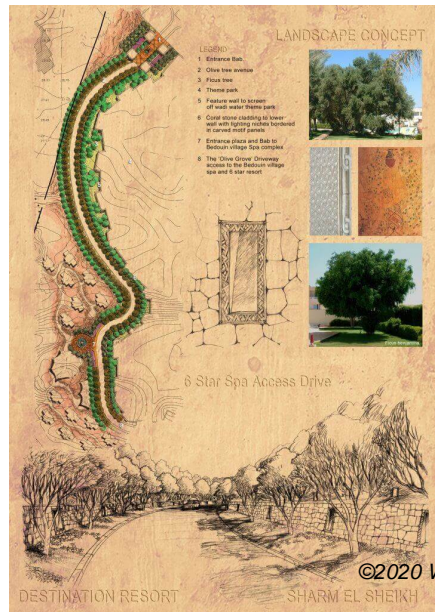

WALRUS

EL BEDIAH RESORT SHARM EL SHEIKH EGYPT

WALRUS

LANDSCAPE CONCEPT

LEGEND

- 1 Garden shower
- 2 Pockets of planting with stacked coral stone walls created privacy and enforced pathway direction
- 3 Pathway to villas
- 4 Pockets of planting as screening and softening element
- 5 Steps carved to rock face to lower unit
- 6 Plunge pool with infinity edge
- 7 Built-up pocket beach
- 8 Floating timber deck to coral beach

5 Star Villas

LANDSCAPE CONCEPT

Planting Strategy

LEGEND

- DESERT OASES
- OLIVE GROVE BOULEVARD
- CABANA RESORT
- PALM BOULEVARD
- ARID PLANTING
- AMENITY LEISURE LANDSCAPE
- WATER BODIES
- FLOWERING POCKETS